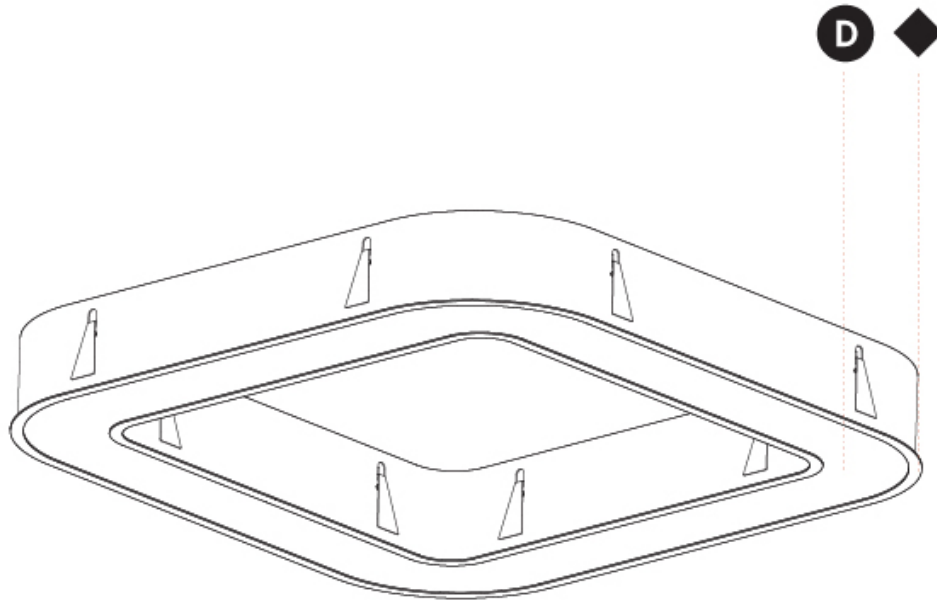

GLORIOUS QUANTUM RECESSED

A37563-

PROJECT	_____
TYPE	_____
SPECIFIER	_____
QUANTITY	_____
DATE	_____

A