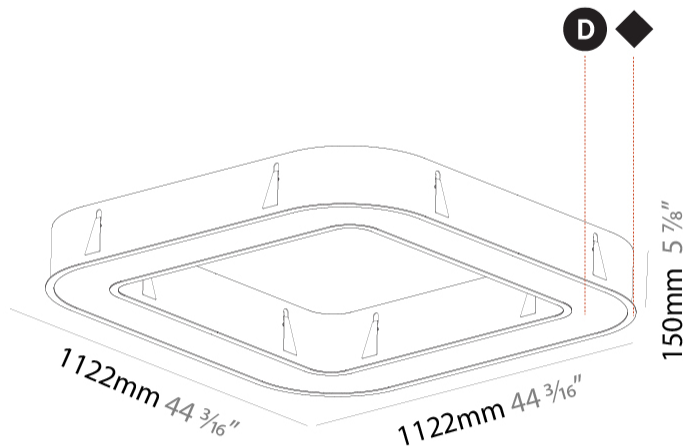

GENERAL

Series: Glorious
Subseries: Glorious Quantum
Brand: Prolicht
Division: Architectural
Mounting Type: Recessed
Mounting Location: Ceiling
Subcategory: Ambient

PHYSICAL

Shape: Square
Length (mm): 1122
Length (in): 44 ³/₁₆
Width (mm): 1122
Width (in): 44 ³/₁₆
Height (mm): 150
Height (in): 5 ⁷/₈
Min. Recessing Depth (mm): 160
Min. Recessing Depth (in): 6 ⁵/₁₆
Light Distribution: Direct
Weight (kg): 16.085
Weight (lbs): 35.39
Diffuser: PMMA - Opal or Micro-Prism
Fixture Finish: SSR / BKV / CWI / CRY / HAB / UFT / ITA / RUA / FTG / MYG / LOD / PUS / FRO / FUP / KIA / POP / BLS / SPG / MEY / GOH / GUM / CHC / COM / ABZ / JAG / OBR / MOS / ROR
Fixture Material: Aluminum

ELECTRICAL

Lamp Type: LED (Zhaga Standard)
Input Wattage (W): 60
Total Output Wattage (W): 48 / 38.4 (3500K)
Dimming: Non-Dimming / Phase Dimming (120Vac only) / 0-10V Dimming
Driver Included: Yes
Driver Location: Integrated
Driver Type: Constant Current - 120 / 277Vac
Driver Class: Class 2
Input Voltage (V): 120 - 277
Constant Current (MA): 350 / 1200 (3500K)

LED

Color Temperature (°K): 3000 / 3500 / 4000
Max. Delivered Lumen (lm): 5540 / 5733 / 5850
CRI: >80 CRI
Efficiency (%): 65
Lamp Life (hrs): 50000

OPTICAL

RATINGS AND CERTIFICATIONS

Certified By: Certified for North American Standards
IP rating: IP20