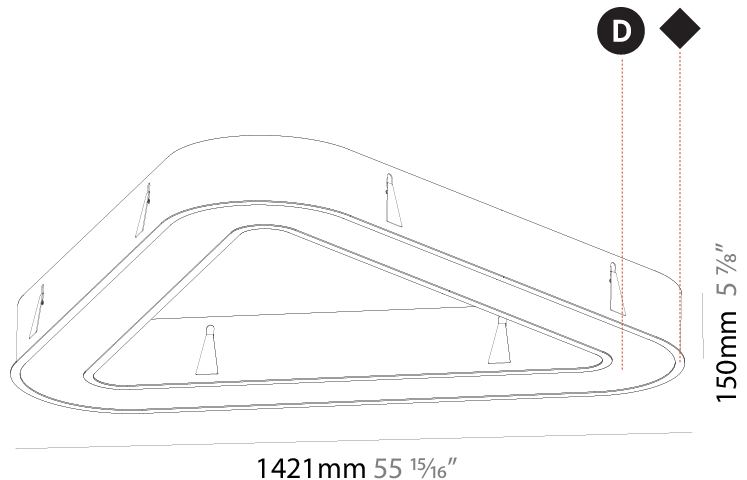

GENERAL

Series: Glorious
Subseries: Glorious Victory
Brand: Prolicht
Division: Architectural
Mounting Type: Recessed
Mounting Location: Ceiling
Subcategory: Ambient

PHYSICAL

Shape: Abstract
Length (mm): 1421
Length (in): 55 ¹⁵/₁₆
Width (mm): 1421
Width (in): 55 ¹⁵/₁₆
Height (mm): 150
Height (in): 5 ⁷/₈
Min. Recessing Depth (mm): 160
Min. Recessing Depth (in): 6 ⁵/₁₆
Light Distribution: Direct
Weight (kg): 17.995
Weight (lbs): 39.59
Diffuser: PMMA - Opal or Micro-Prism
Fixture Finish: SSR / BKV / CWI / CRY / HAB / UFT / ITA / RUA / FTG / MYG / LOD / PUS / FRO / FUP / KIA / POP / BLS / SPG / MEY / GOH / GUM / CHC / COM / ABZ / JAG / OBR / MOS / ROR
Fixture Material: Aluminum

ELECTRICAL

Lamp Type: LED (Zhaga Standard)
Input Wattage (W): 60
Total Output Wattage (W): 48 / 38.4 3500K
Dimming: Non-Dimming / Phase Dimming (120Vac only) / 0-10V Dimming
Driver Included: Yes
Driver Location: Integrated
Driver Type: Constant Current - 120 / 277Vac
Driver Class: Class 2
Input Voltage (V): 120 - 277
Constant Current (MA): 350 / 1200 (3500K)

LED

Color Temperature (°K): 3000 / 3500 / 4000
Max. Delivered Lumen (lm): 5540 / 5733 / 5850
CRI: >80 CRI
Efficiency (%): 65
Lamp Life (hrs): 50000

OPTICAL

RATINGS AND CERTIFICATIONS

Certified By: Certified for North American Standards
IP rating: IP20